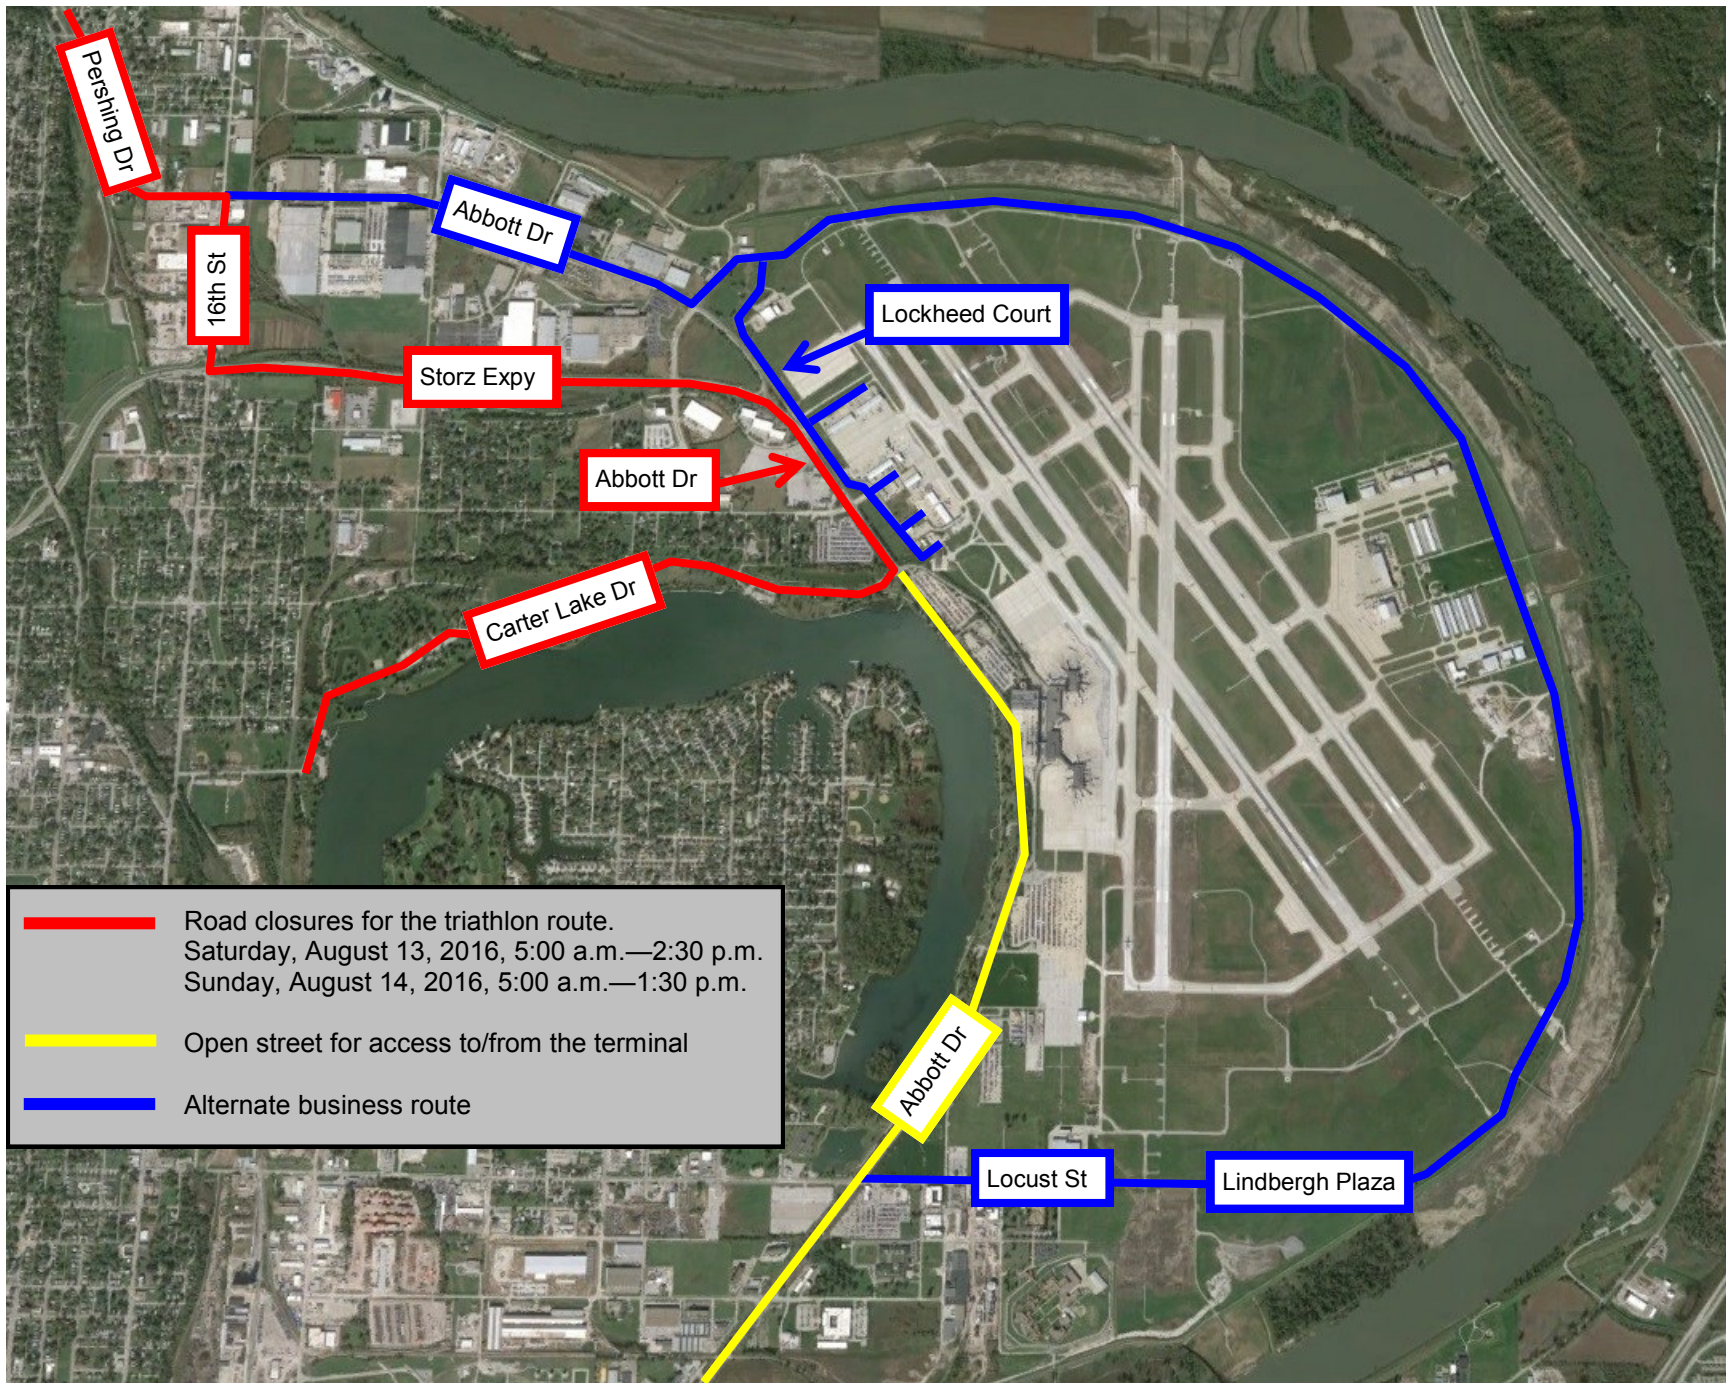

USA Triathlon Street Closures Adjacent to Eppley Airfield, Omaha, Nebraska  
August 13—14, 2016

Recommended route to/from Eppley Airfield utilizing Cuming Street or 10th Street to Abbott Drive

Detour around TD Ameritrade Park